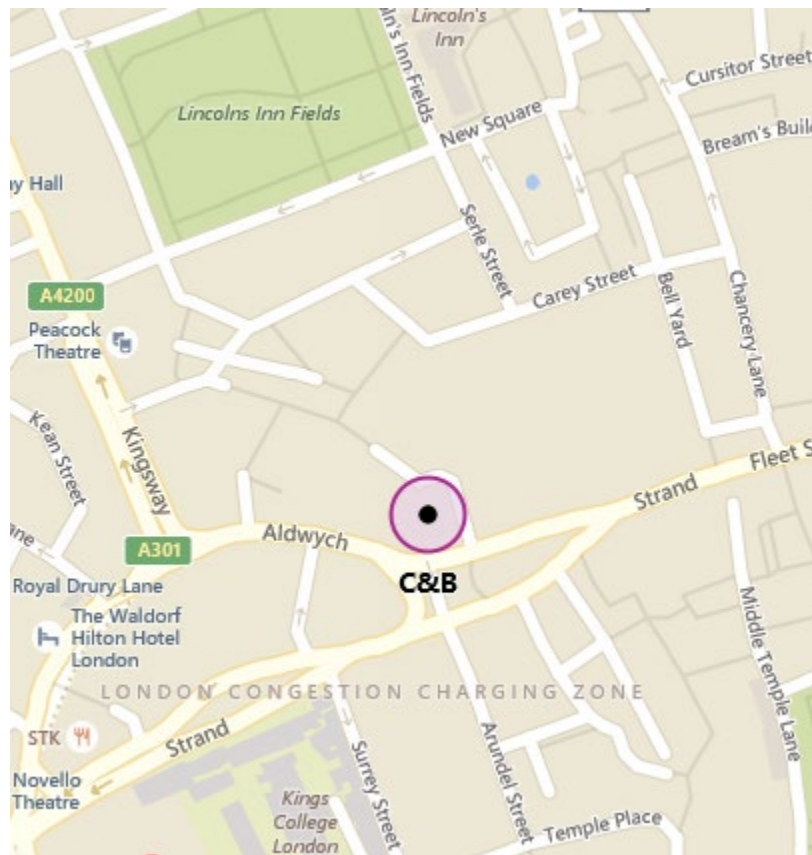

London Office Directions

265 Strand, London, WC2R 1BH , +44 20 7067 2000

Covington & Burling LLP is located on the Strand between the Royal Courts of Justice and Kingsway. The office is a short walk from Temple or Holborn Tube stations.