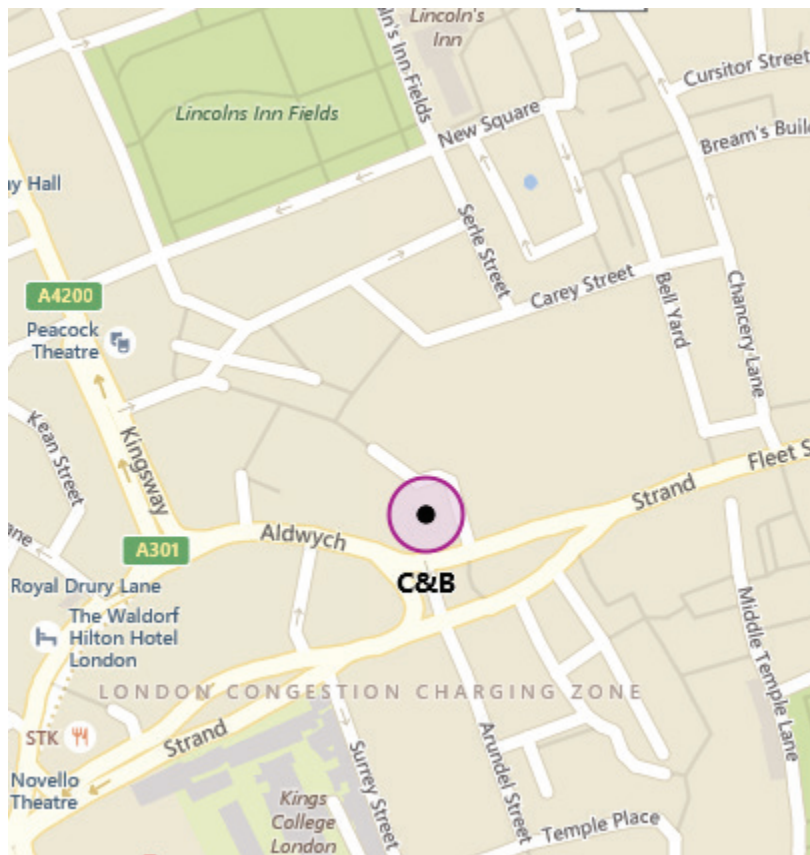

London Office Directions

265 Strand, London, WC2R 1BH , +44 20 7067 2000

Covington & Burling LLP is located on the Strand between the Royal Courts of Justice and Kingsway. The office is a short walk from Temple or Holborn Tube stations.